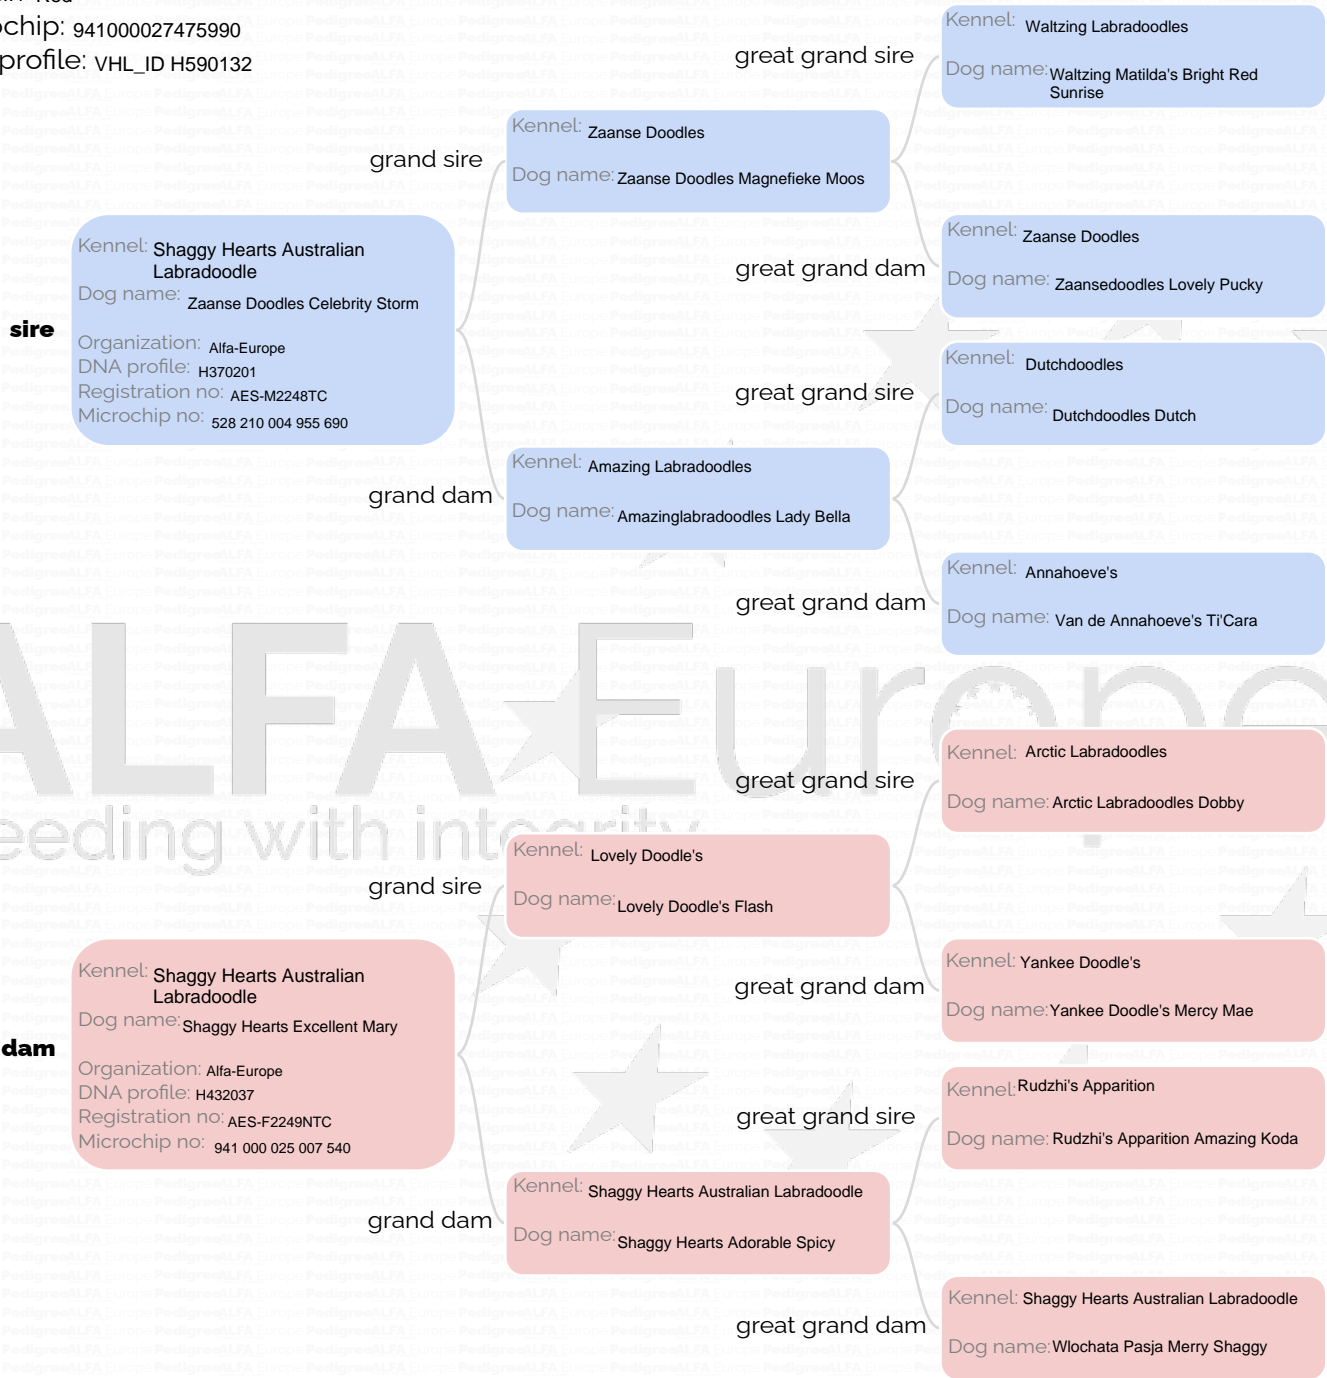

ALFA Europe Pedigree

breeding with integrity

Full name of the dog: Shaggy Hearts Magical Cherry

Breed: Australian Labradoodle

Date of birth: 25/03/2023

Sex: F

Status: Breeding dog

Colour: Red

Microchip: 941000027475990

DNA profile: VHL_ID H590132

Litter number: 1L-AES-25/03/2023-084-F3M3

Breeder: Shaggy Hearts Australian Labradoodle

Owner: Lucie Kucerova, Kryspinova 14, Praha, Czech Republic

Date: 23/08/07

Sign on behalf of Alfa Europe

This pedigree is based on the Analysis Certificates of the DNA samples taken from the dog and his parents.

The foundation Alfa Europe is registered with the Dutch Chamber of Commerce in Venlo under Number: 14114984